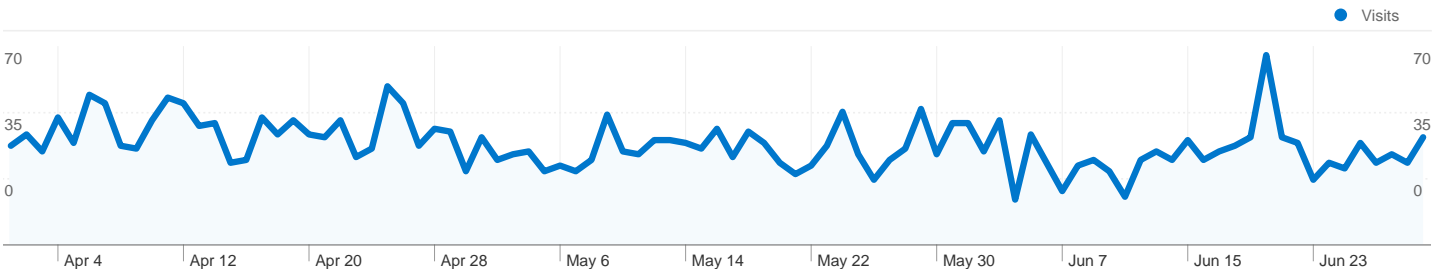

Site Usage

3,238 Visits

50.86% Bounce Rate

11,235 Pageviews

00:01:50 Avg. Time on Site

3.47 Pages/Visit

84.65% % New Visits

Traffic Sources Overview

Map Overlay

All traffic sources sent a total of 3,238 visits

17.42% Direct Traffic

53.71% Referring Sites

28.88% Search Engines

- **Referring Sites**
1,739.00 (53.71%)
- **Search Engines**
935.00 (28.88%)
- **Direct Traffic**
564.00 (17.42%)

Pages on this site were viewed a total of 11,235 times

 **11,235 Pageviews**

 **8,209 Unique Views**

 **50.86% Bounce Rate**

Top Content

Pages	Pageviews	% Pageviews
/index.cfm	1,768	15.74%
/	627	5.58%
/search/search.cfm	289	2.57%
/search/details.cfm?who=112&Feature=all&action=showDetails&	259	2.31%
/search/details.cfm?who=143&Feature=all&action=showGallery&	236	2.10%

3,238 visits came from 96 countries/territories

Site Usage

Country/Territory	Visits	Pages/Visit	Avg. Time on Site	% New Visits	Bounce Rate
Visits 3,238 % of Site Total: 100.00%	Pages/Visit 3.47 Site Avg: 3.47 (0.00%)	Avg. Time on Site 00:01:50 Site Avg: 00:01:50 (0.00%)	% New Visits 84.71% Site Avg: 84.65% (0.07%)	Bounce Rate 50.86% Site Avg: 50.86% (0.00%)	
United States	2,504	3.64	00:01:59	82.03%	49.24%
Canada	201	3.70	00:01:48	91.54%	47.76%
Australia	60	2.77	00:01:24	98.33%	55.00%
United Kingdom	53	3.32	00:01:28	96.23%	45.28%
India	35	2.20	00:00:55	100.00%	57.14%
Italy	16	1.38	00:00:33	100.00%	75.00%
Germany	15	2.60	00:00:41	93.33%	53.33%
France	15	1.93	00:00:21	100.00%	60.00%
Philippines	14	1.86	00:00:13	92.86%	71.43%