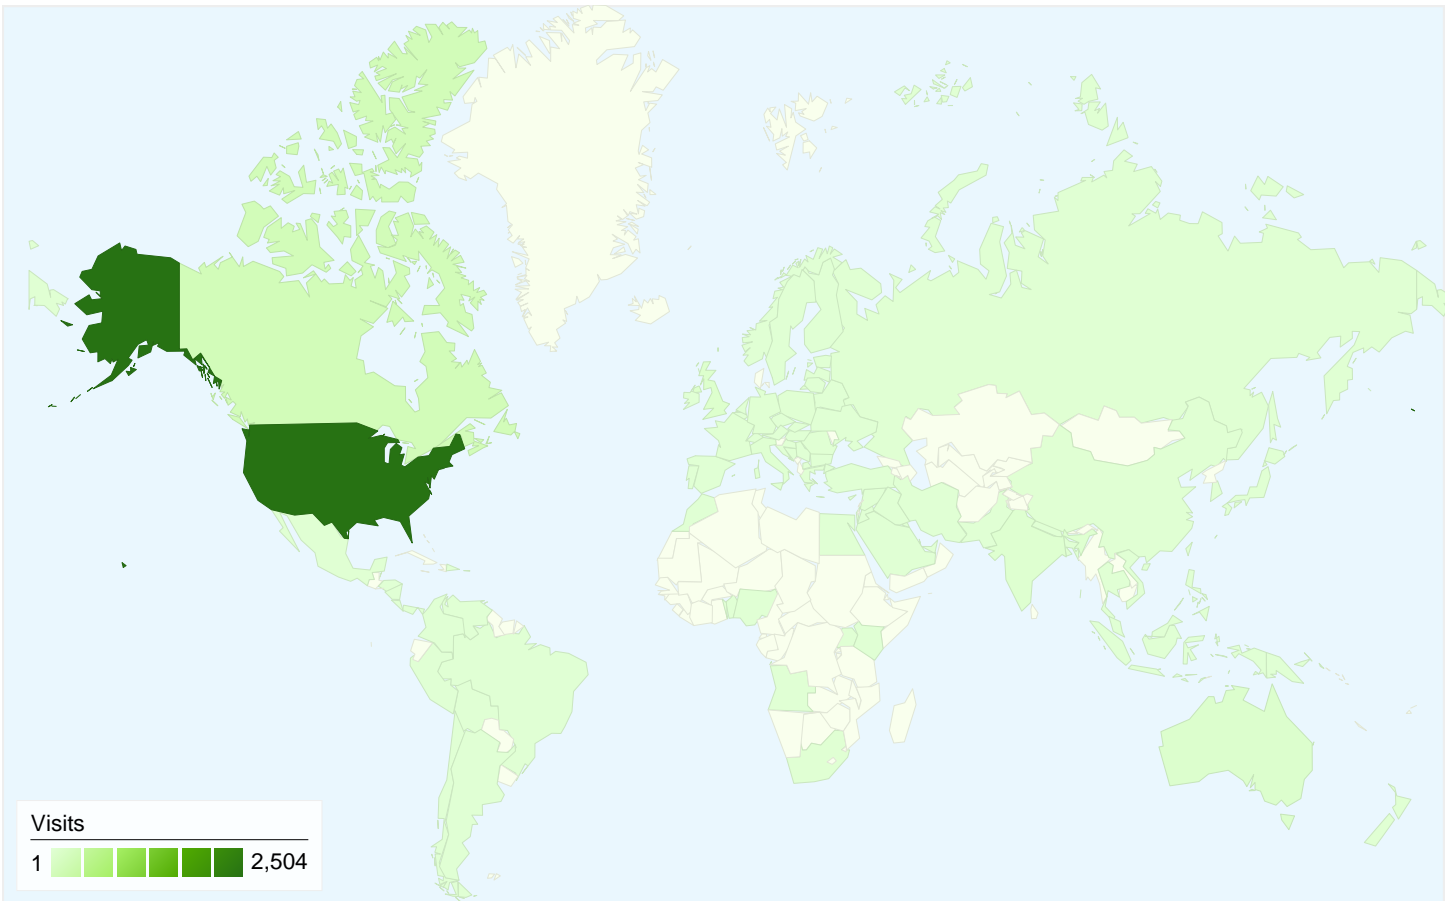

Map Overlay

All traffic sources sent a total of 3,238 visits

17.42% Direct Traffic

53.71% Referring Sites

28.88% Search Engines

- **Referring Sites**
1,739.00 (53.71%)
- **Search Engines**
935.00 (28.88%)
- **Direct Traffic**
564.00 (17.42%)

Pages on this site were viewed a total of 11,235 times

 **11,235 Pageviews**

 **8,209 Unique Views**

 **50.86% Bounce Rate**

Top Content

Pages	Pageviews	% Pageviews
/index.cfm	1,768	15.74%
/	627	5.58%
/search/search.cfm	289	2.57%
/search/details.cfm?who=112&Feature=all&action=showDetails&	259	2.31%
/search/details.cfm?who=143&Feature=all&action=showGallery&	236	2.10%

3,238 visits came from 96 countries/territories

Site Usage

Country/Territory	Visits	Pages/Visit	Avg. Time on Site	% New Visits	Bounce Rate
Visits 3,238 % of Site Total: 100.00%	Pages/Visit 3.47 Site Avg: 3.47 (0.00%)	Avg. Time on Site 00:01:50 Site Avg: 00:01:50 (0.00%)	% New Visits 84.71% Site Avg: 84.65% (0.07%)	Bounce Rate 50.86% Site Avg: 50.86% (0.00%)	
United States	2,504	3.64	00:01:59	82.03%	49.24%
Canada	201	3.70	00:01:48	91.54%	47.76%
Australia	60	2.77	00:01:24	98.33%	55.00%
United Kingdom	53	3.32	00:01:28	96.23%	45.28%
India	35	2.20	00:00:55	100.00%	57.14%
Italy	16	1.38	00:00:33	100.00%	75.00%
Germany	15	2.60	00:00:41	93.33%	53.33%
France	15	1.93	00:00:21	100.00%	60.00%
Philippines	14	1.86	00:00:13	92.86%	71.43%

Mexico	14	2.00	00:00:58	92.86%	42.86%
					1 - 10 of 96