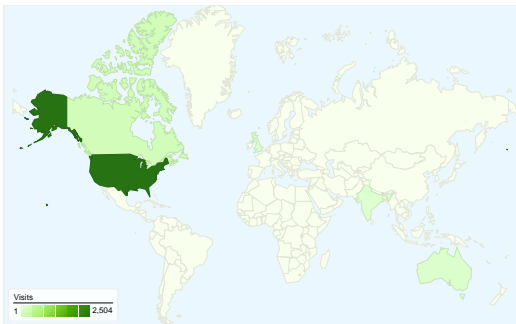

Site Usage

3,238 Visits

50.86% Bounce Rate

11,235 Pageviews

00:01:50 Avg. Time on Site

3.47 Pages/Visit

84.65% % New Visits

Traffic Sources Overview

- **Referring Sites**
1,739.00 (53.71%)
- **Search Engines**
935.00 (28.88%)
- **Direct Traffic**
564.00 (17.42%)

Content Overview

Pages	Pageviews	% Pageviews
/index.cfm	1,768	15.74%
/	627	5.58%
/search/search.cfm	289	2.57%
/search/details.cfm?who=112&	259	2.31%
/search/details.cfm?who=143&	236	2.10%

Map Overlay

All traffic sources sent a total of 3,238 visits

17.42% Direct Traffic

53.71% Referring Sites

28.88% Search Engines

- **Referring Sites**
1,739.00 (53.71%)
- **Search Engines**
935.00 (28.88%)
- **Direct Traffic**
564.00 (17.42%)

3,238 visits came from 96 countries/territories

Site Usage

Country/Territory	Visits	Pages/Visit	Avg. Time on Site	% New Visits	Bounce Rate
Visits 3,238 % of Site Total: 100.00%	Pages/Visit 3.47 Site Avg: 3.47 (0.00%)	Avg. Time on Site 00:01:50 Site Avg: 00:01:50 (0.00%)	% New Visits 84.71% Site Avg: 84.65% (0.07%)	Bounce Rate 50.86% Site Avg: 50.86% (0.00%)	
United States	2,504	3.64	00:01:59	82.03%	49.24%
Canada	201	3.70	00:01:48	91.54%	47.76%
Australia	60	2.77	00:01:24	98.33%	55.00%
United Kingdom	53	3.32	00:01:28	96.23%	45.28%
India	35	2.20	00:00:55	100.00%	57.14%
Italy	16	1.38	00:00:33	100.00%	75.00%
Germany	15	2.60	00:00:41	93.33%	53.33%
France	15	1.93	00:00:21	100.00%	60.00%
Philippines	14	1.86	00:00:13	92.86%	71.43%