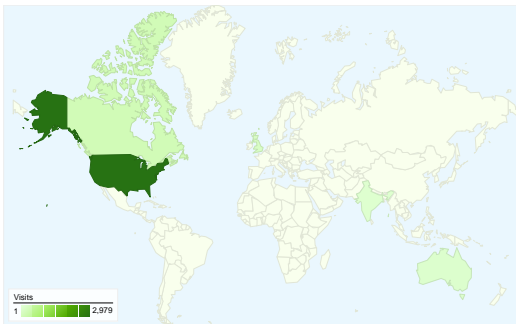

Site Usage

3,962 Visits

60.63% Bounce Rate

12,299 Pageviews

00:02:12 Avg. Time on Site

3.10 Pages/Visit

88.67% % New Visits

Traffic Sources Overview

Map Overlay

All traffic sources sent a total of 3,962 visits

 11.76% Direct Traffic

 50.83% Referring Sites

 37.41% Search Engines

- **Referring Sites**
2,014.00 (50.83%)
- **Search Engines**
1,482.00 (37.41%)
- **Direct Traffic**
466.00 (11.76%)

3,962 visits came from 101 countries/territories

Site Usage

Country/Territory	Visits	Pages/Visit	Avg. Time on Site	% New Visits	Bounce Rate
United States	2,979	3.36	00:02:05	88.28%	58.41%
Canada	262	2.41	00:05:10	96.56%	67.94%
United Kingdom	145	2.30	00:01:02	91.03%	69.66%
Australia	69	1.91	00:00:43	97.10%	60.87%
India	47	1.45	00:01:29	95.74%	78.72%
Vietnam	27	3.11	00:06:24	22.22%	66.67%
France	22	2.59	00:01:40	100.00%	77.27%
Philippines	18	2.94	00:03:21	88.89%	61.11%
Sweden	17	3.53	00:01:46	35.29%	47.06%