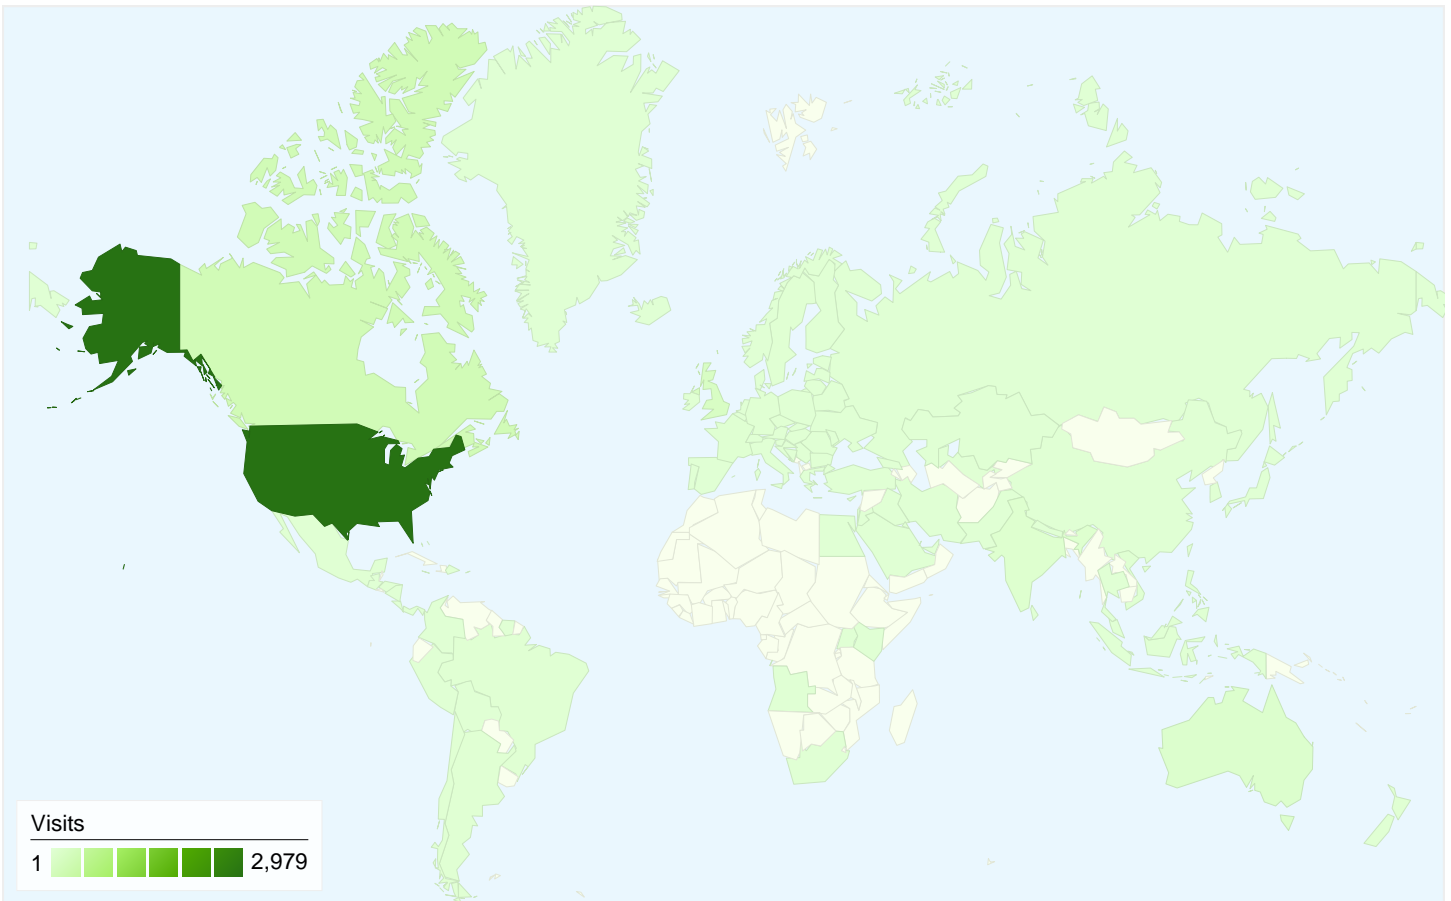

Map Overlay

All traffic sources sent a total of 3,962 visits

 11.76% Direct Traffic

 50.83% Referring Sites

 37.41% Search Engines

- **Referring Sites**
2,014.00 (50.83%)
- **Search Engines**
1,482.00 (37.41%)
- **Direct Traffic**
466.00 (11.76%)

Pages on this site were viewed a total of 12,299 times

 **12,299 Pageviews**

 **9,077 Unique Views**

 **60.63% Bounce Rate**

Top Content

Pages	Pageviews	% Pageviews
/index.cfm	1,169	9.50%
/search/advSrchResult01.cfm?action2=search	970	7.89%
/	919	7.47%
/search/search.cfm	793	6.45%
/search/details.cfm?who=112&Feature=all&action=showInnovatio	397	3.23%

3,962 visits came from 101 countries/territories

Site Usage

Country/Territory	Visits	Pages/Visit	Avg. Time on Site	% New Visits	Bounce Rate
United States	2,979	3.36	00:02:05	88.28%	58.41%
Canada	262	2.41	00:05:10	96.56%	67.94%
United Kingdom	145	2.30	00:01:02	91.03%	69.66%
Australia	69	1.91	00:00:43	97.10%	60.87%
India	47	1.45	00:01:29	95.74%	78.72%
Vietnam	27	3.11	00:06:24	22.22%	66.67%
France	22	2.59	00:01:40	100.00%	77.27%
Philippines	18	2.94	00:03:21	88.89%	61.11%
Sweden	17	3.53	00:01:46	35.29%	47.06%