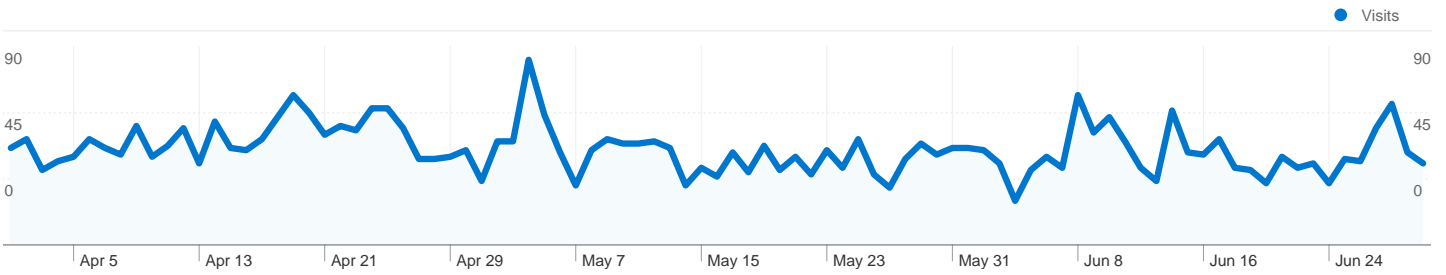

Site Usage

3,962 Visits

60.63% Bounce Rate

12,299 Pageviews

00:02:12 Avg. Time on Site

3.10 Pages/Visit

88.67% % New Visits

Traffic Sources Overview

Map Overlay

All traffic sources sent a total of 3,962 visits

 11.76% Direct Traffic

 50.83% Referring Sites

 37.41% Search Engines

- **Referring Sites**
2,014.00 (50.83%)
- **Search Engines**
1,482.00 (37.41%)
- **Direct Traffic**
466.00 (11.76%)

3,962 visits came from 101 countries/territories

Site Usage

Country/Territory	Visits	Pages/Visit	Avg. Time on Site	% New Visits	Bounce Rate
United States	2,979	3.36	00:02:05	88.28%	58.41%
Canada	262	2.41	00:05:10	96.56%	67.94%
United Kingdom	145	2.30	00:01:02	91.03%	69.66%
Australia	69	1.91	00:00:43	97.10%	60.87%
India	47	1.45	00:01:29	95.74%	78.72%
Vietnam	27	3.11	00:06:24	22.22%	66.67%
France	22	2.59	00:01:40	100.00%	77.27%
Philippines	18	2.94	00:03:21	88.89%	61.11%
Sweden	17	3.53	00:01:46	35.29%	47.06%