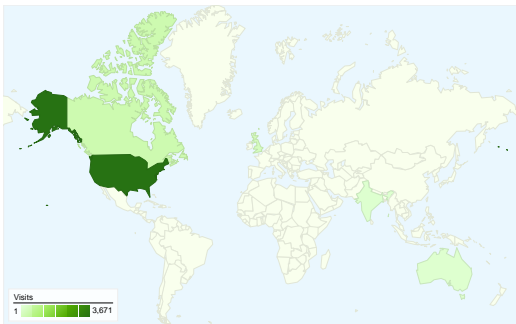

Site Usage

5,002 Visits

61.56% Bounce Rate

17,054 Pageviews

00:02:31 Avg. Time on Site

3.41 Pages/Visit

88.12% % New Visits

Traffic Sources Overview

Map Overlay

Traffic Sources Overview

Comparing to: Site

All traffic sources sent a total of 5,002 visits

8.58% Direct Traffic

48.76% Referring Sites

42.66% Search Engines

- **Referring Sites**
2,439.00 (48.76%)
- **Search Engines**
2,134.00 (42.66%)
- **Direct Traffic**
429.00 (8.58%)

5,002 visits came from 111 countries/territories

Site Usage

Country/Territory	Visits	Pages/Visit	Avg. Time on Site	% New Visits	Bounce Rate
United States	3,671	3.76	00:02:08	87.71%	59.11%
Canada	397	3.48	00:09:06	86.90%	60.45%
United Kingdom	248	1.83	00:00:31	97.18%	74.60%
India	64	1.64	00:01:24	90.62%	76.56%
Australia	62	1.55	00:01:03	91.94%	74.19%
Germany	29	1.38	00:00:58	86.21%	79.31%
France	26	1.38	00:00:11	100.00%	84.62%
Ireland	26	1.73	00:00:44	96.15%	80.77%
Philippines	25	2.12	00:03:06	88.00%	68.00%