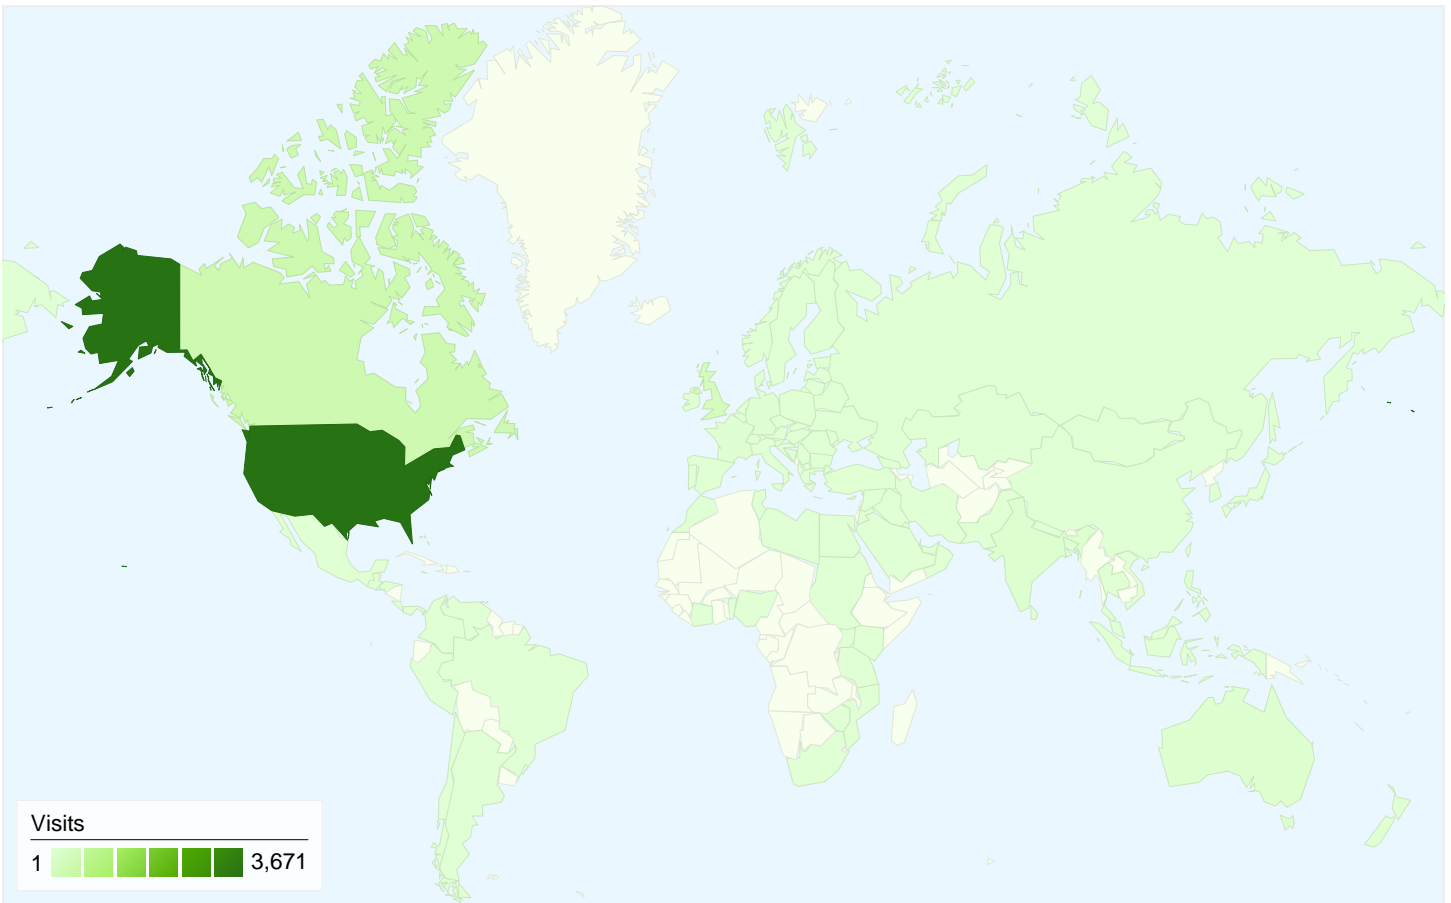

Map Overlay

Traffic Sources Overview

Comparing to: Site

All traffic sources sent a total of 5,002 visits

8.58% Direct Traffic

48.76% Referring Sites

42.66% Search Engines

- **Referring Sites**
2,439.00 (48.76%)
- **Search Engines**
2,134.00 (42.66%)
- **Direct Traffic**
429.00 (8.58%)

Top Traffic Sources

Sources	Visits	% visits	Keywords	Visits	% visits
google (organic)	1,672	33.43%	homes in america	198	9.28%
builditsolar.com (referral)	1,173	23.45%	homes across america	161	7.54%
(direct) ((none))	429	8.58%	tierra concrete homes	43	2.01%
bing (organic)	246	4.92%	tierra concrete homes pueblo	38	1.78%
thedailygreen.com (referral)	179	3.58%	green home technology	28	1.31%

Content Overview

Comparing to: Site

Pages on this site were viewed a total of 17,054 times

 **17,054** Pageviews

 **12,184** Unique Views

 **61.56%** Bounce Rate

Top Content

Pages	Pageviews	% Pageviews
/search/advSrchResult01.cfm?action2=search	1,774	10.40%
/index.cfm	1,632	9.57%
/	1,162	6.81%
/search/search.cfm	1,096	6.43%
/search/advSrchResult01.cfm?action=search	670	3.93%

5,002 visits came from 111 countries/territories

Site Usage

Country/Territory	Visits	Pages/Visit	Avg. Time on Site	% New Visits	Bounce Rate
United States	3,671	3.76	00:02:08	87.71%	59.11%
Canada	397	3.48	00:09:06	86.90%	60.45%
United Kingdom	248	1.83	00:00:31	97.18%	74.60%
India	64	1.64	00:01:24	90.62%	76.56%
Australia	62	1.55	00:01:03	91.94%	74.19%
Germany	29	1.38	00:00:58	86.21%	79.31%
France	26	1.38	00:00:11	100.00%	84.62%
Ireland	26	1.73	00:00:44	96.15%	80.77%
Philippines	25	2.12	00:03:06	88.00%	68.00%