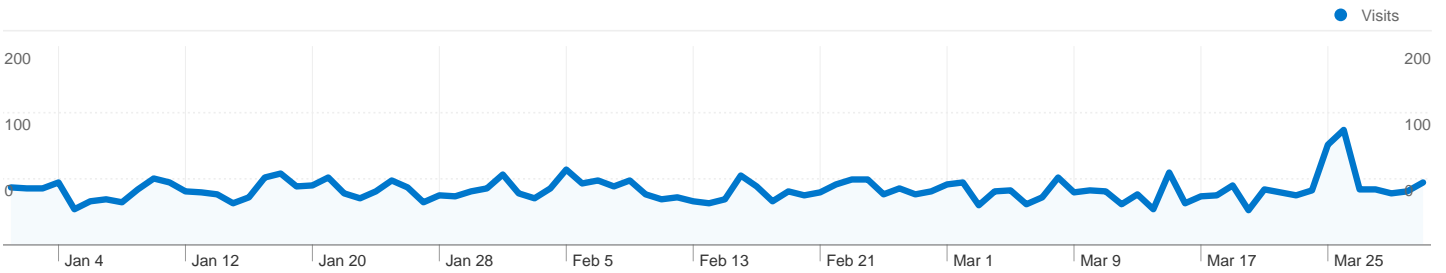

Site Usage

5,002 Visits

61.56% Bounce Rate

17,054 Pageviews

00:02:31 Avg. Time on Site

3.41 Pages/Visit

88.12% % New Visits

Traffic Sources Overview

Map Overlay

Traffic Sources Overview

Comparing to: Site

All traffic sources sent a total of 5,002 visits

8.58% Direct Traffic

48.76% Referring Sites

42.66% Search Engines

- **Referring Sites**
2,439.00 (48.76%)
- **Search Engines**
2,134.00 (42.66%)
- **Direct Traffic**
429.00 (8.58%)

Content Overview

Comparing to: Site

Pages on this site were viewed a total of 17,054 times

 **17,054** Pageviews

 **12,184** Unique Views

 **61.56%** Bounce Rate

Top Content

Pages	Pageviews	% Pageviews
/search/advSrchResult01.cfm?action2=search	1,774	10.40%
/index.cfm	1,632	9.57%
/	1,162	6.81%
/search/search.cfm	1,096	6.43%
/search/advSrchResult01.cfm?action=search	670	3.93%

5,002 visits came from 111 countries/territories

Site Usage

Country/Territory	Visits	Pages/Visit	Avg. Time on Site	% New Visits	Bounce Rate
United States	3,671	3.76	00:02:08	87.71%	59.11%
Canada	397	3.48	00:09:06	86.90%	60.45%
United Kingdom	248	1.83	00:00:31	97.18%	74.60%
India	64	1.64	00:01:24	90.62%	76.56%
Australia	62	1.55	00:01:03	91.94%	74.19%
Germany	29	1.38	00:00:58	86.21%	79.31%
France	26	1.38	00:00:11	100.00%	84.62%
Ireland	26	1.73	00:00:44	96.15%	80.77%
Philippines	25	2.12	00:03:06	88.00%	68.00%